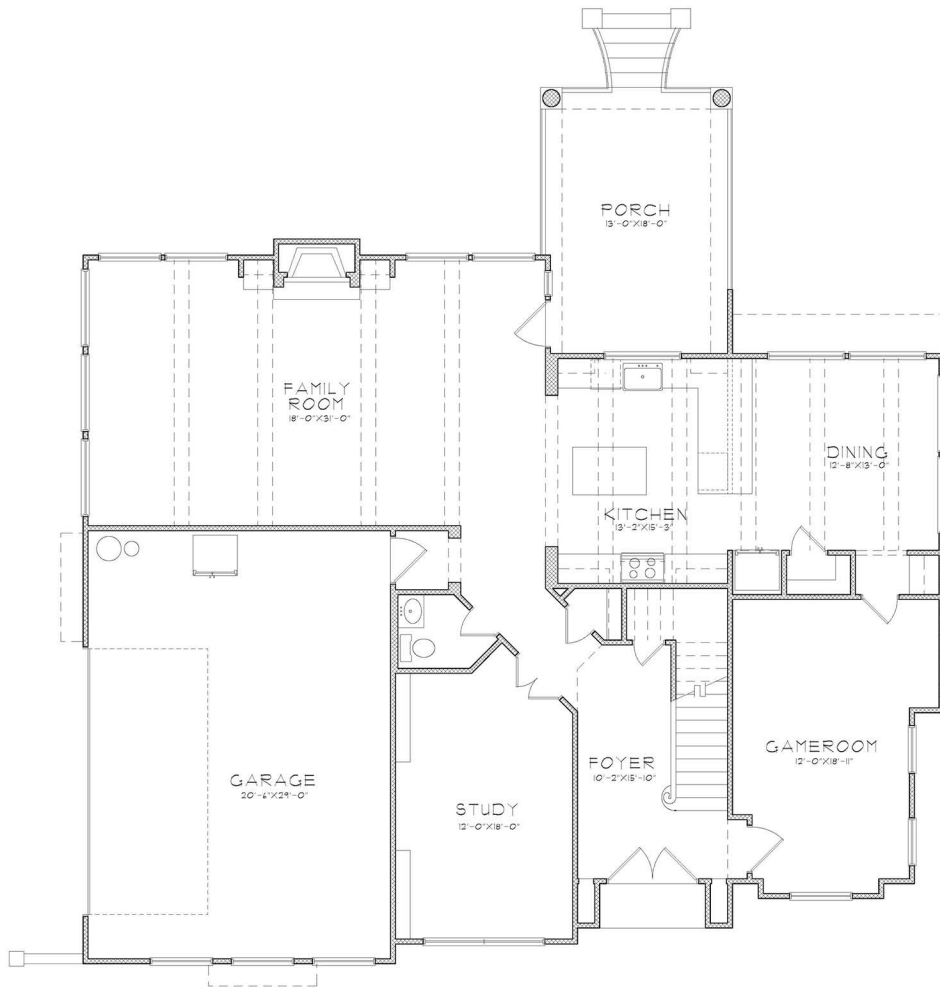

# Haven

BUILDERS

BED: 5

BATH: 4.5

STORY: 2

SF: 3940

1st Floor

2nd Floor